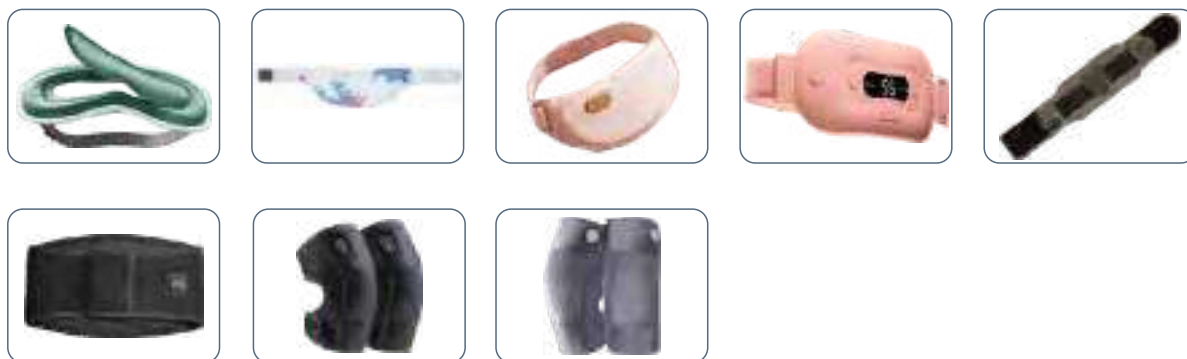

Graphene Series

石墨烯系列