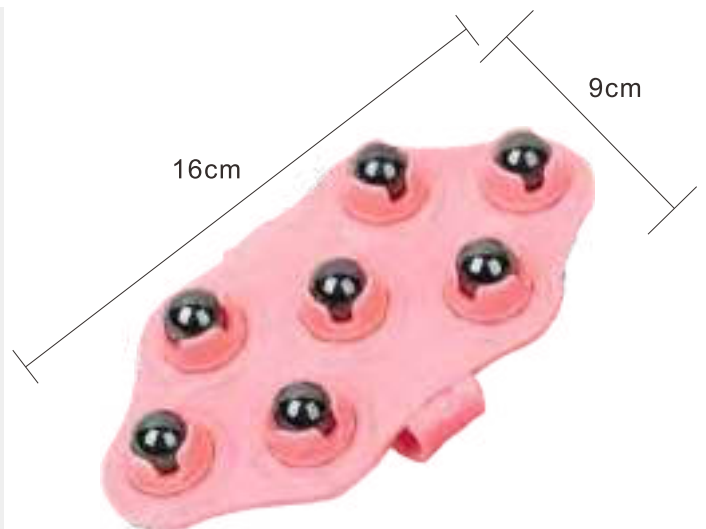

Diamond Magnetic Ball Massager

菱形七珠磁石滾珠按摩器

Model: MBK

Features:

- Rolling beads, relaxing massage, driving away edema and meat
- Massage on multiple parts of the body, suitable for old and young
- Made of high-quality soft materials, easy to bend and fit
- The length of the buckle can be adjusted by multiple gears, and the buckle can be adjusted according to the size of the hand
- It can be removed for cleaning. Hard objects such as screwdriver can be used to pry open the steel ball, and the cleaning is more thorough
- 珠子滾動, 舒爽按摩, 趕跑水腫和肉肉
- 全身多部位按摩, 老少鹹宜
- 採用優質柔軟材料, 輕鬆彎折貼合身體
- 多檔調節扣帶長度, 扣子可以根據手型大小來調節
- 可拆卸清洗, 可用螺絲刀等硬物撬開鋼珠, 清洗更徹底

Specifications

Product model 產品型號	MBK
Product material 產品材質	PVC+POM+Carbon steel ball 碳素鋼珠
Product Function 產品功能	rolling massage 滾動按摩
Specifications 規格	diamond 7 beads 菱形7珠
Product Size 產品尺寸	16*8cm
Product Weight 產品重量	142g
Packing Size 包裝尺寸	15*15*5cm
Package Weight 包裝重量	0.2kg

Instructions

- 取出產品, 將手掌放至產品背面後把扣帶按照手掌大小位置扣上即可
- 注意事項:
  禁止暴曬, 陰涼地方曬乾
  不要靠近火源
  使用後請及時清潔