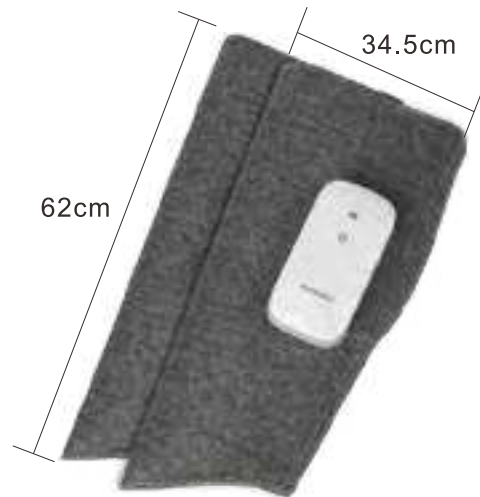

Air Wave Heating Leg Massager

空氣波發熱腿部按摩儀

Model: MAW

Features:

1. Constant temperature hot compress, one button to open the hot compress function, relieve and relax the leg muscles
   - The main machine and airbag are integrated, with three massage modes and two strength adjustments
   - Wireless portability, can be used anytime and anywhere
   - The size can be adjusted, and the velcro adhesive method is used to meet the needs of the whole family,
2. 恆溫熱敷，一鍵開啟熱敷功能，舒緩放鬆腿部肌肉
   - 主機與氣囊一體成型，三種按摩模式，兩檔強度調節
   - 無線便攜，隨時隨地可以使用
   - 大小可調節，使用魔術貼粘合方式，滿足全家人的需求，

Specifications

Product model 產品型號	MAW
Product material 產品材質	ABS
Product function 產品功能	massage leg 按摩腿部
Rated power 額定功率	5W
Rated voltage 額定電壓	5V
Power supply mode 電源方式	USB
Battery capacity 電池容量	1200mAh
Timing 定時	15 minutes 15分鐘
Product size 產品尺寸	34.5*62*3cm
Product weight 產品重量	360g
Packing size 包裝尺寸	36*17*7cm
Package weight 包裝重量	0.56kg

Instructions

- 將按摩儀捆綁於下肢小腿部分，應保證主機電源按鍵朝右，並調節適當的鬆緊度。(注:產品可以穿著衣物使用)
- 長按開關鍵開機，再短按此鍵調節按摩力度，指示燈顯示綠色標示低檔，顯示紅色標示高檔，以此循環切換。
- 啟動狀態下，按M鍵切換模式，模式一指示燈顯示白色，模式二顯示綠色，模式三顯示藍色，以此迴圈切換。
- 主機定時15分鐘自動關機
- USB充電時，充電指示燈顯示紅色閃爍，充滿了指示燈綠色長亮。充電狀態下產品不工作，按鍵無作用。